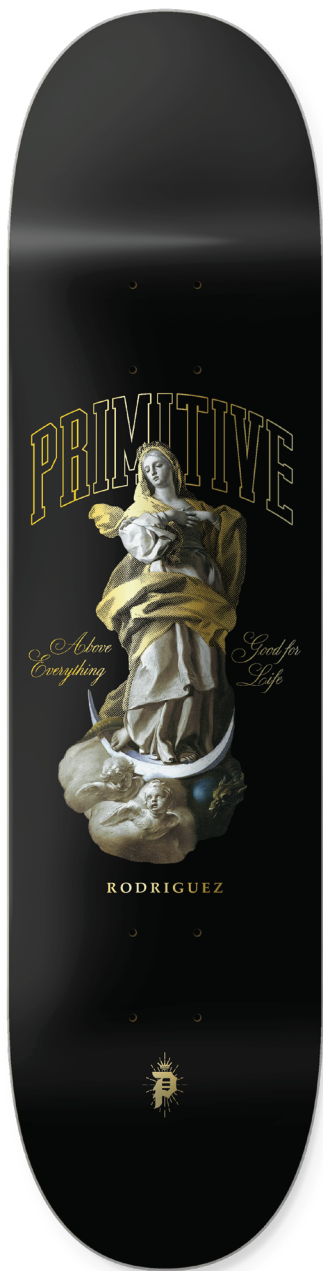

GOLD PACK 2023

PRIMITIVE

MMVIII

BLESSED TEE | PAF2350

100% Cotton jersey / Regular fit

Sizes: S | M | L | XL | XXL | XXXL

Colors: Forest | Black

BLESSED HW TEE | PAPFA2360

100% Cotton jersey / Regular fit

Sizes: S | M | L | XL | XXL

Colors: Black

METALLIC GOLD INK

PRIMITIVE

POISON TEE | PAPFA2356

100% Cotton jersey / Regular fit

Sizes: S | M | L | XL | XXL | XXXL

Sizes: S | M | L | XL | XXL | XXXL Colors: Black | Brown

DESTINY HOOD | PAPFA2359

70% Cotton / 30% Polyester / Regular fit
Sizes: S | M | L | XL | XXL | XXXL Colors: Black

BLESSED HOOD | PAPFA2351

70% Cotton / 30% Polyester / Regular fit
Sizes: S | M | L | XL | XXL | XXXL Colors: Black

RODRIGUEZ BLESSED DECK | PS23W0099

Gold Foil / Digital

Size: 8.25"

Colors: Black