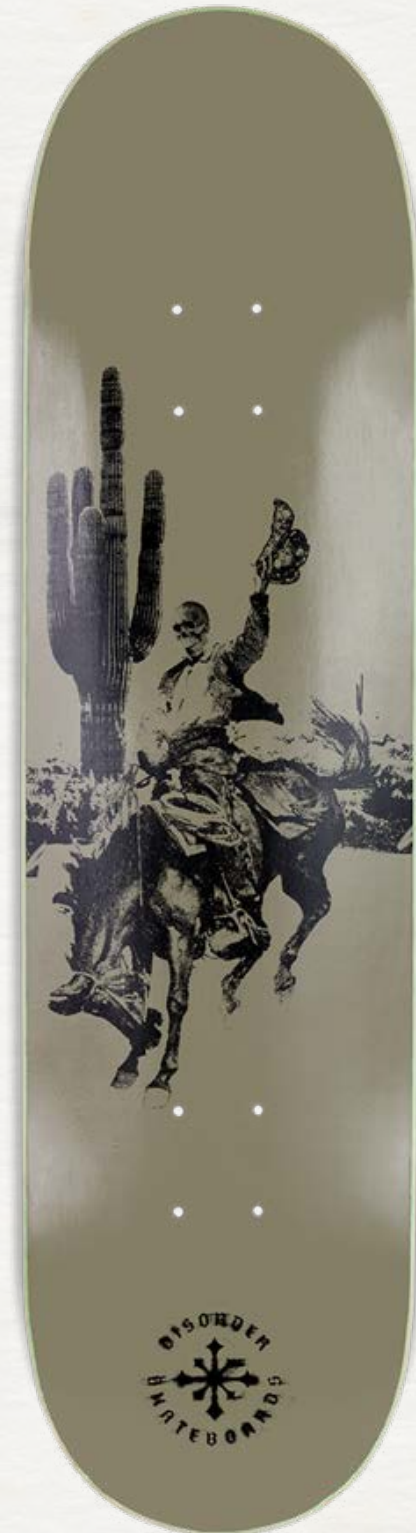

DEATH RIDE

DMD2305H08
TAN