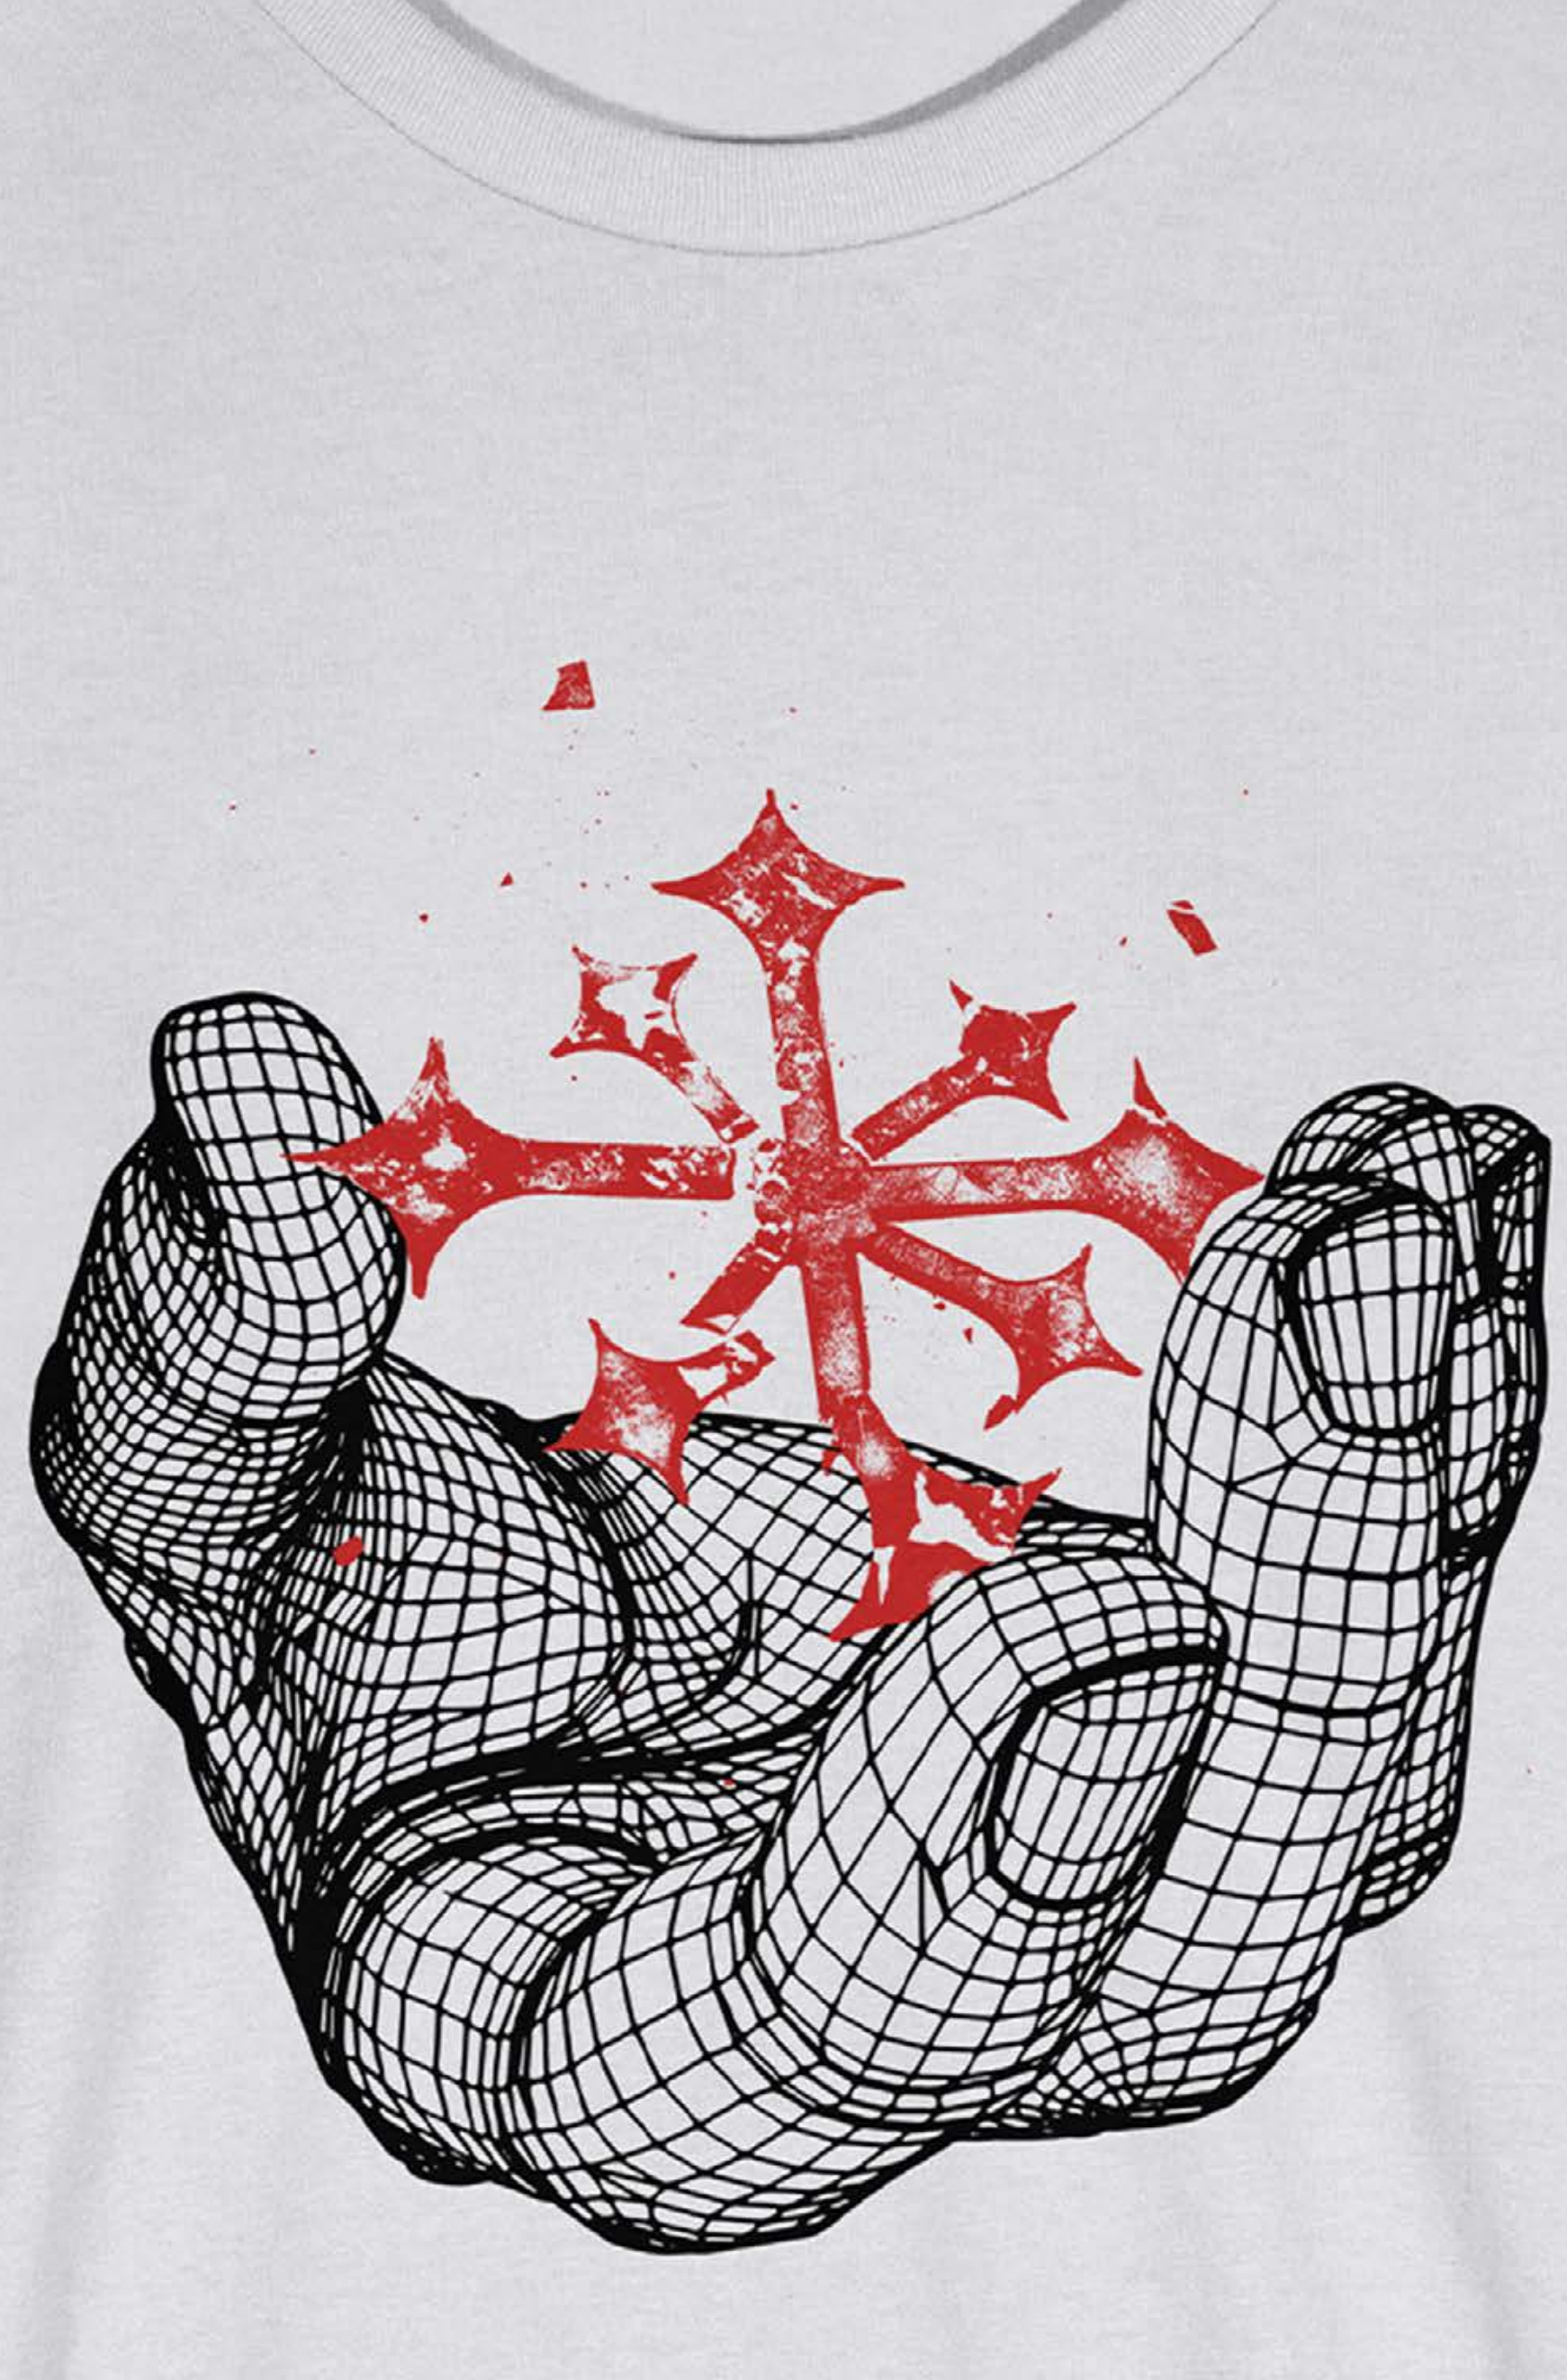

# ANARCHY, PEACE, CHAOS L/S TEE

DMD2302P02

VINTAGE BLACK

S-XXL

SCREEN PRINTED SLEEVE GRAPHICS

100% COTTON

5.5 oz. MEDIUM WEIGHT JERSEY FABRIC