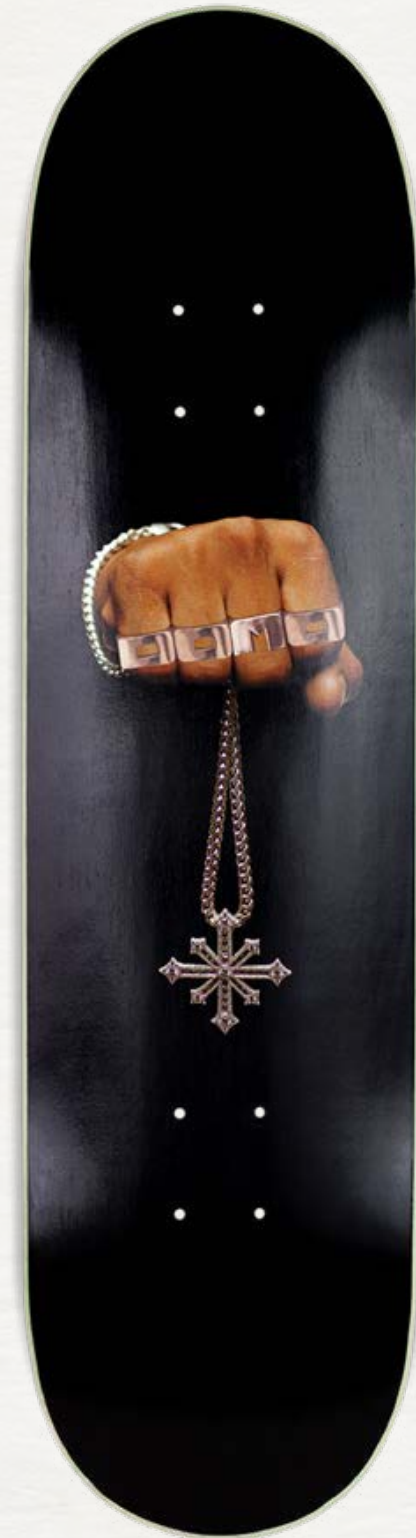

**LIFE OF PAIN**

DMD2305H04  
CREAM

**WOOE'S ME CLIVE DIXON**

DMD2305H05  
BLACK

**DOMO CHAIN**

DMD2305H06  
BLACK

**DARK EYEZ**

DMD2305H07  
PURPLE