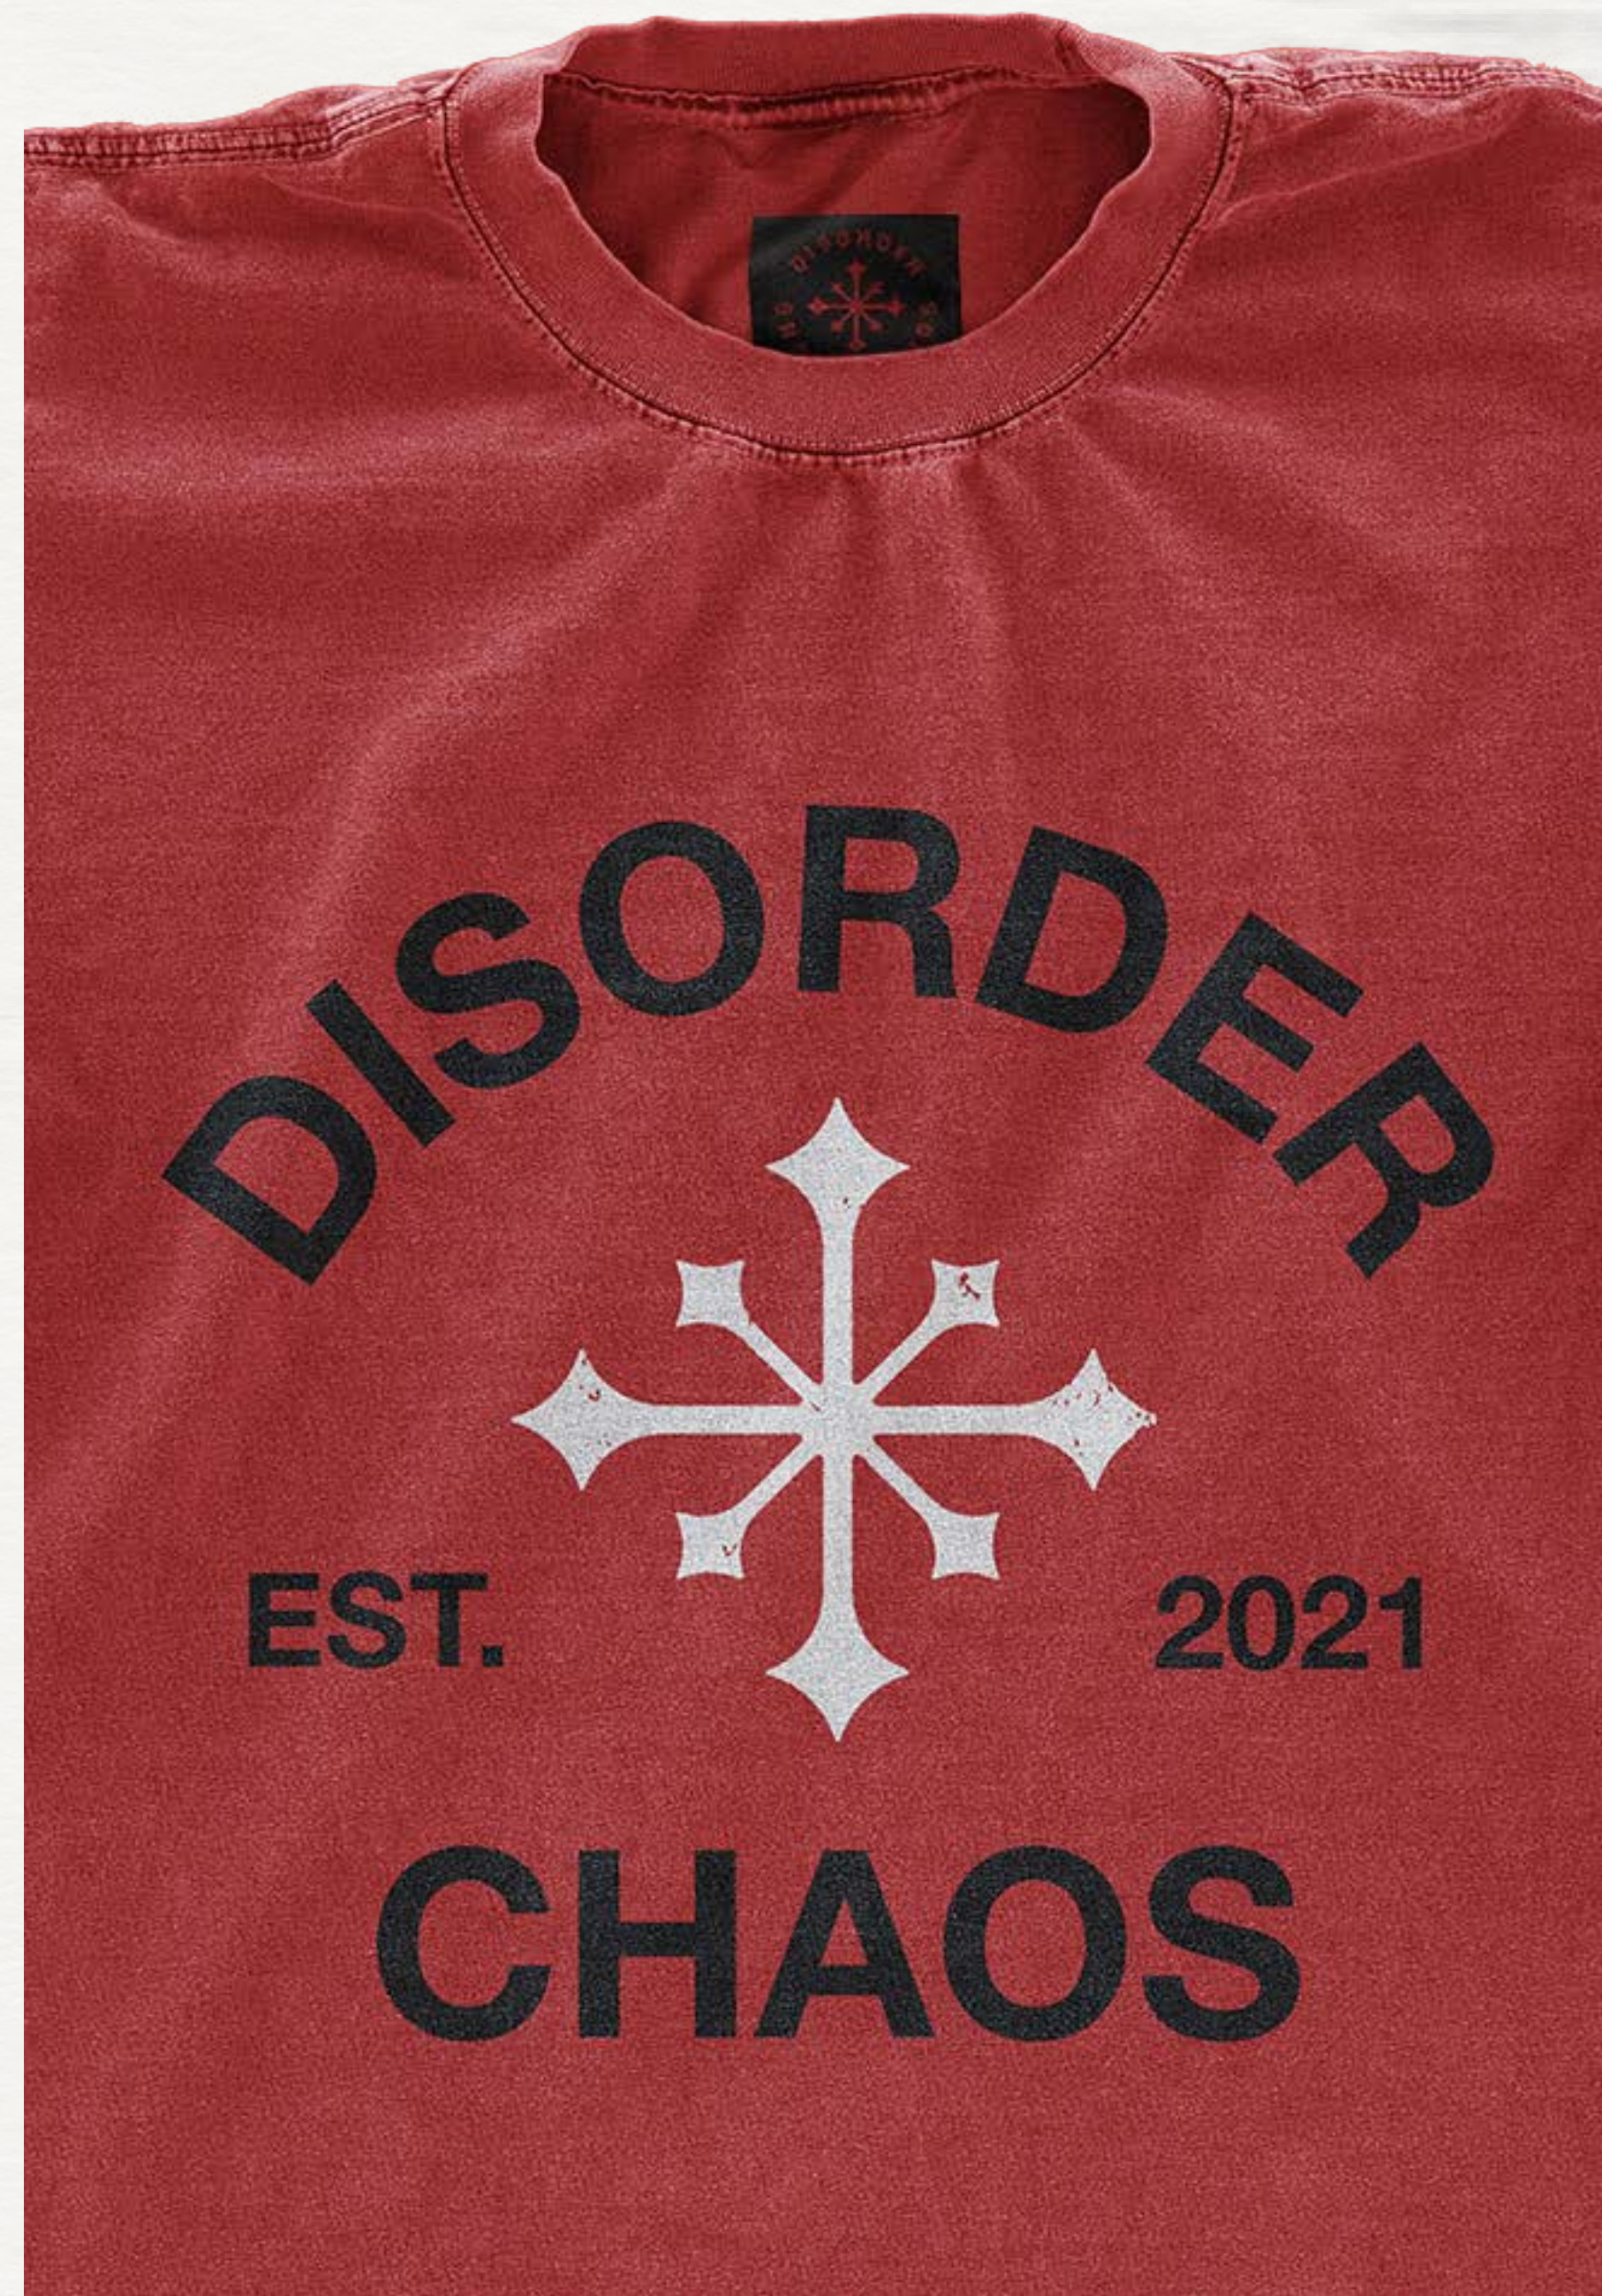

EST. 2021 TEE

DMB2301P03

VINTAGE BLACK | DISORDER RED | VINTAGE WHITE
S-XXL

SCREEN PRINTED FRONT GRAPHIC
100% COTTON
5.5 oz. MEDIUM WEIGHT JERSEY FABRIC