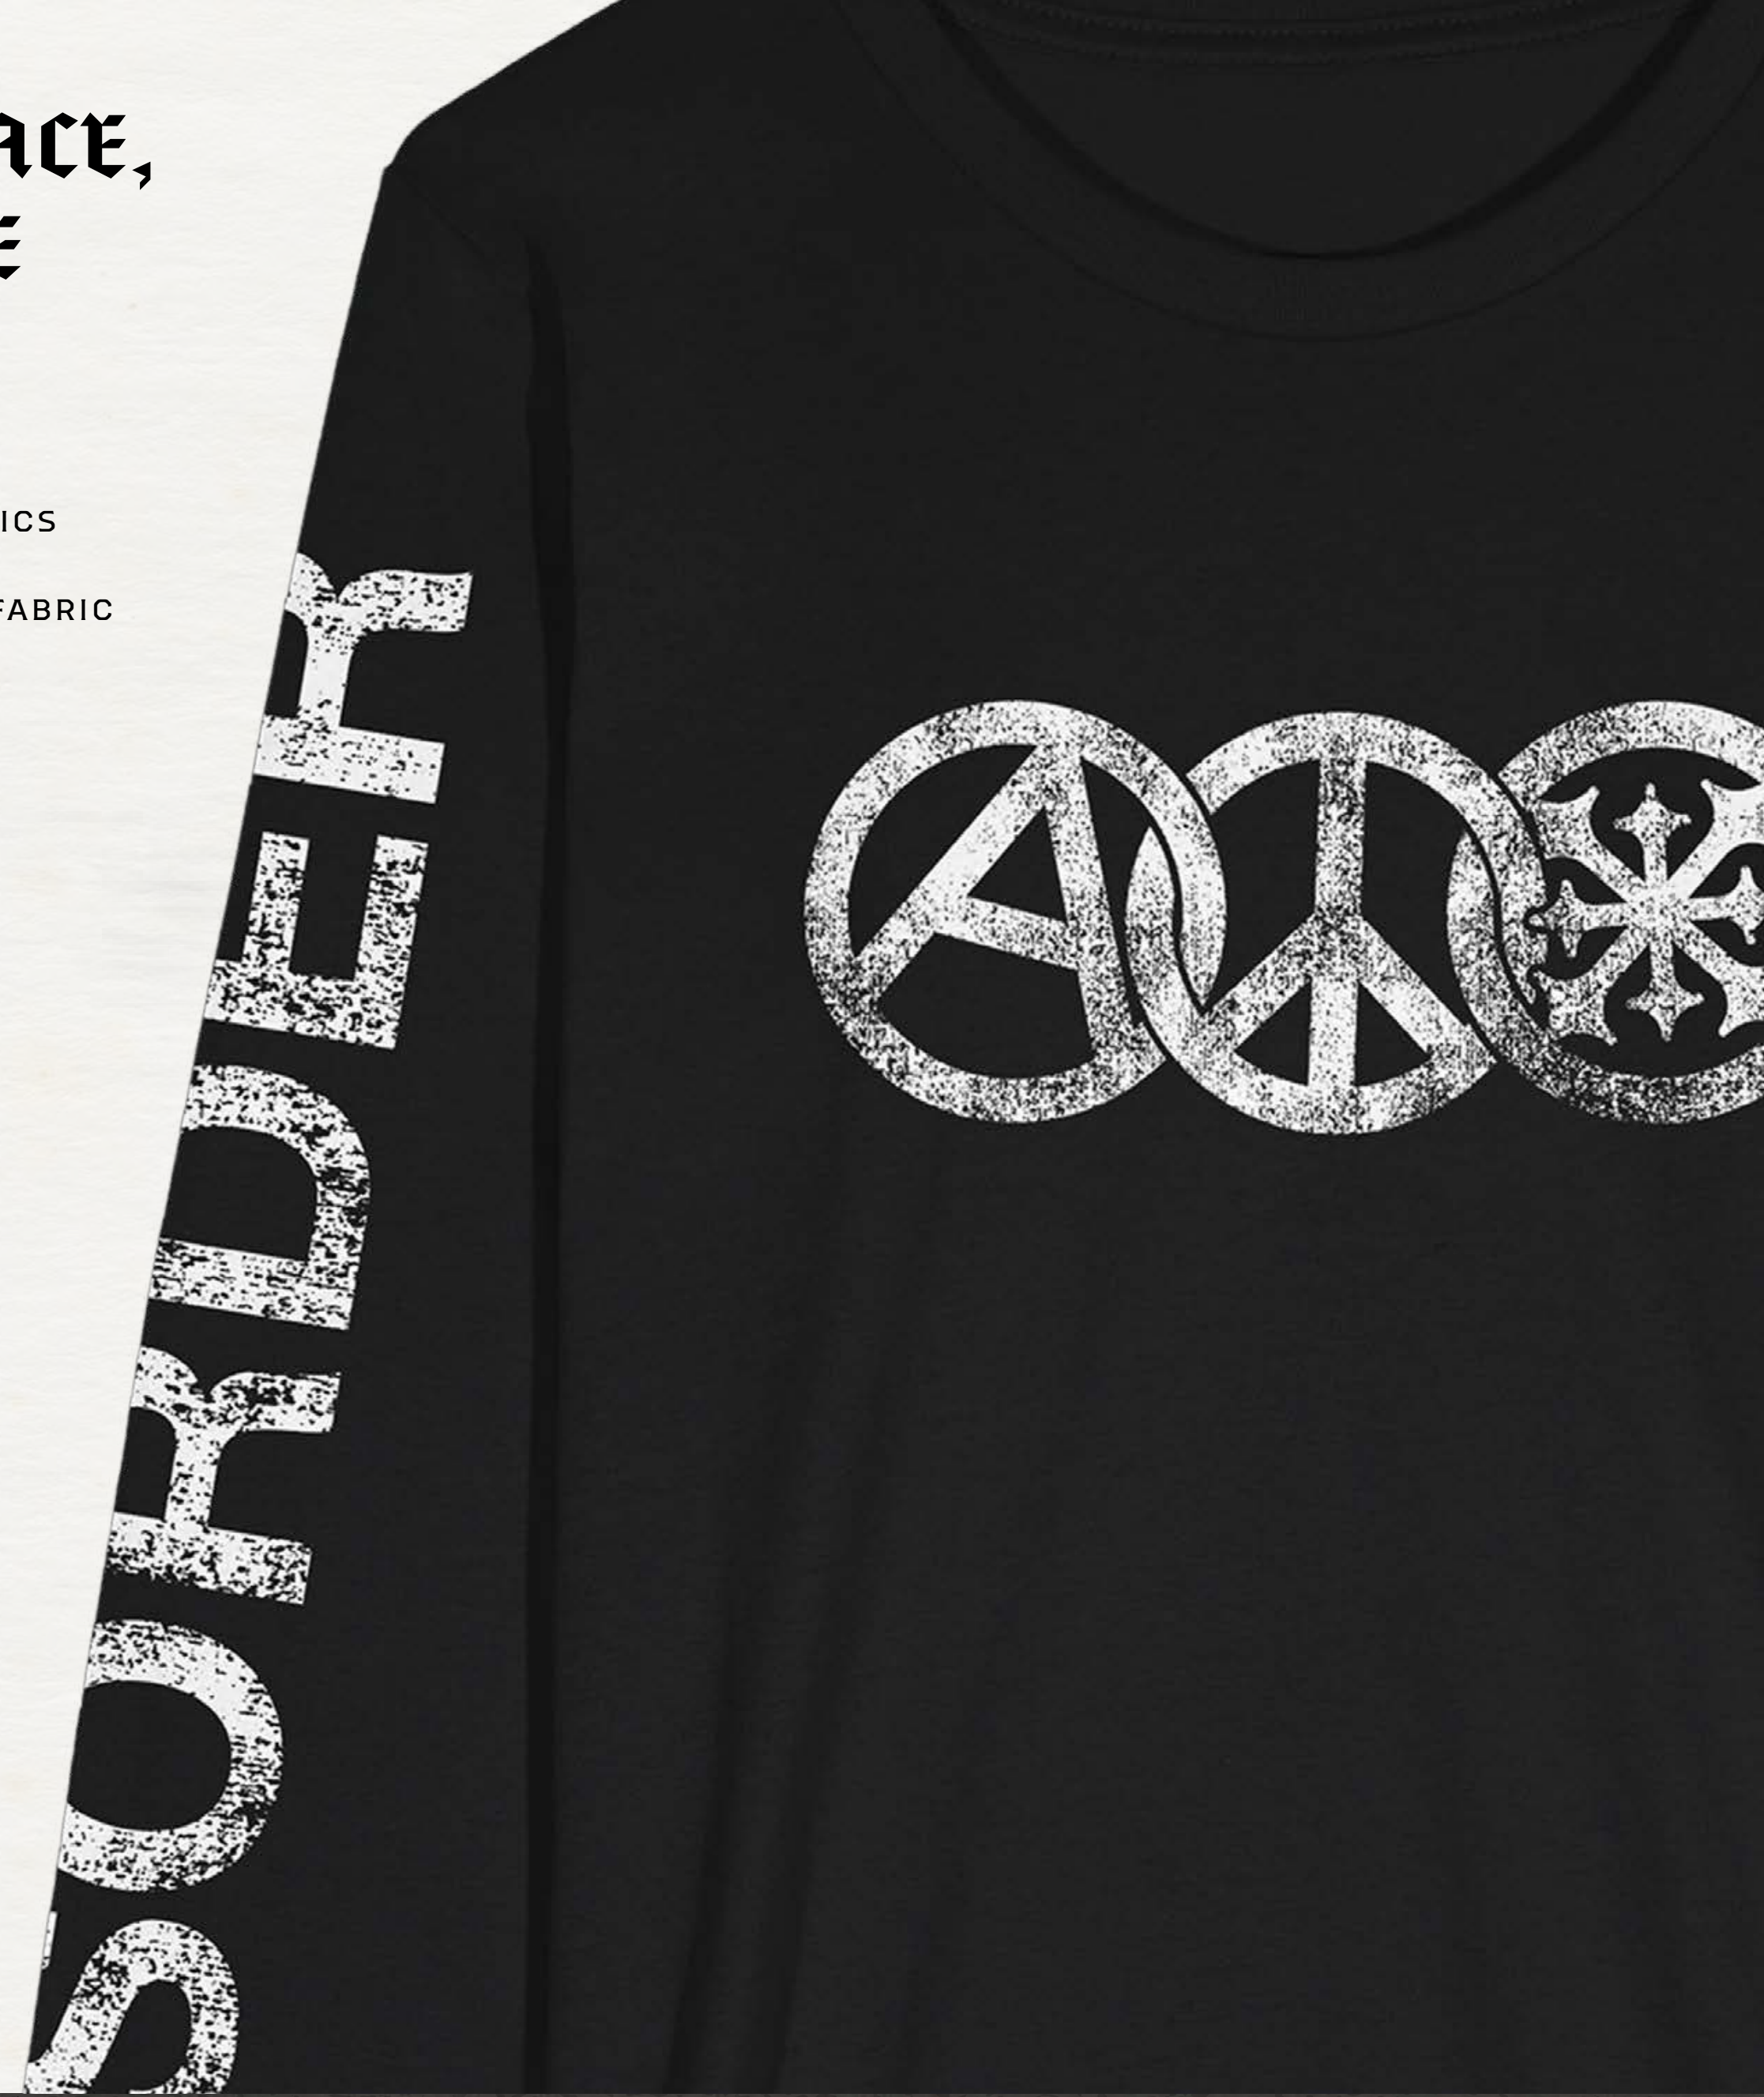

# ANARCHY, PEACE, CHAOS L/S TEE

DMD2302P02

VINTAGE BLACK

S-XXL

SCREEN PRINTED SLEEVE GRAPHICS

100% COTTON

5.5 oz. MEDIUM WEIGHT JERSEY FABRIC