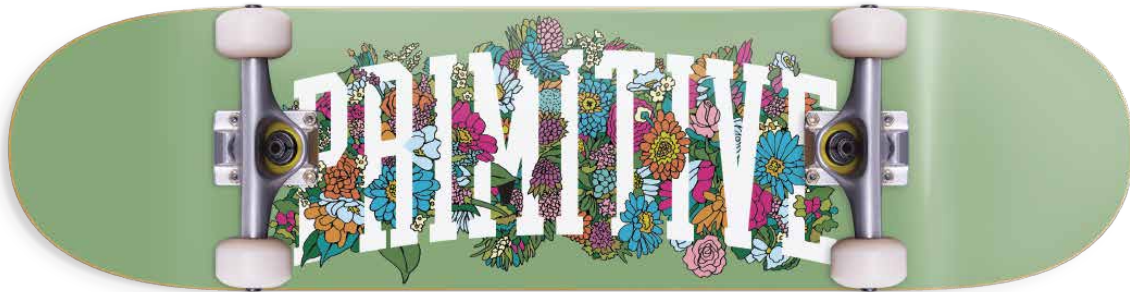

FLORIST COMPLETE | PS24W0046

Digital

Sizes: 8.0"   Colors: Green