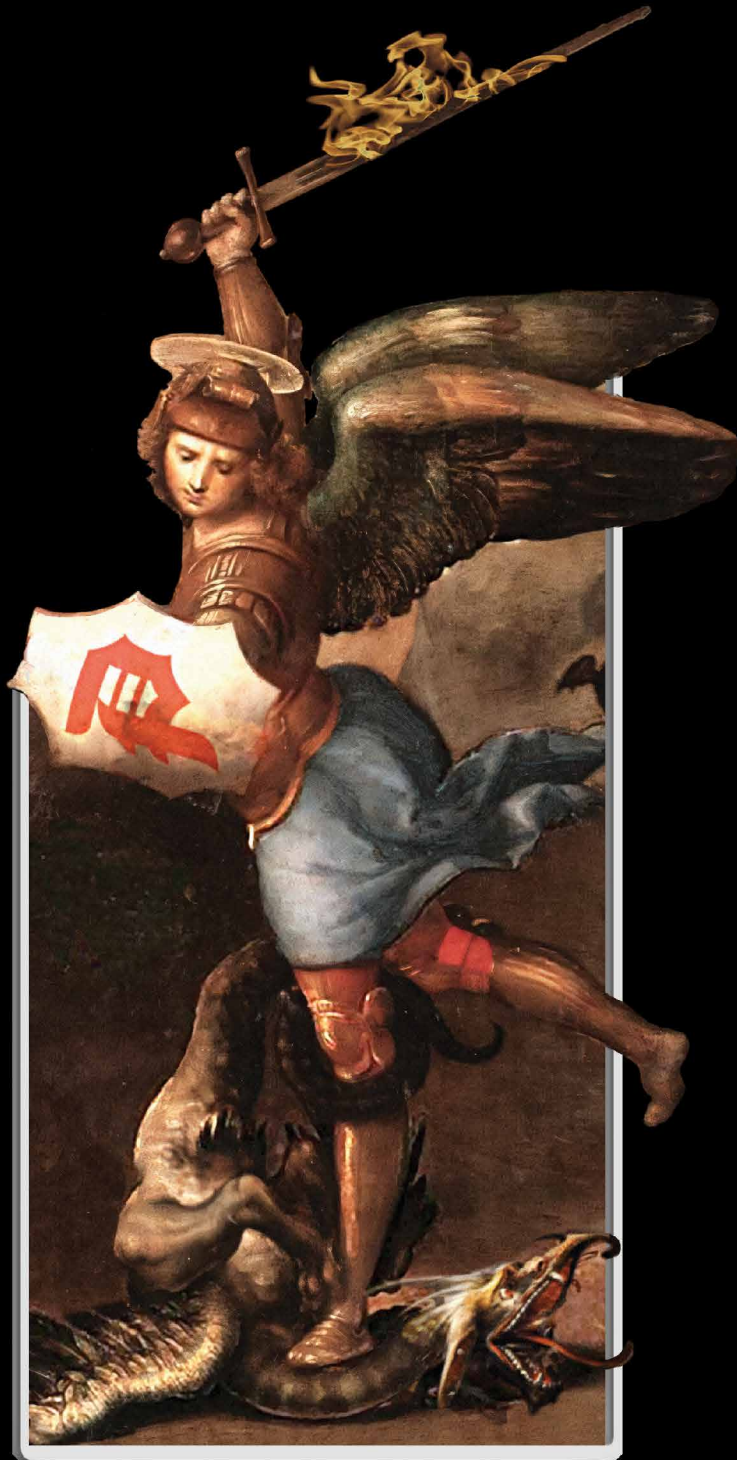

**PRIMITIVE**

**GOLD PACK 2024**

**PROTECTOR ANORAK JACKET | PA324144**

Shell: 100% Polyester / Liner: 100% Poly Taffeta / Regular fit / All-over sublimation artwork / Screen Print

Sizes: S | M | L | XL | XXL

100% Cotton / Heavyweight fit / Screen print

Sizes: S | M | L | XL | XXL      Colors: Black

**REDEMPTION TEE | PAPFA2440**

100% Cotton / Regular fit / Screen print

Sizes: S | M | L | XL | XXL | XXXL

Colors: Sand, White, Black

PRIMITIVE

*Abode Everything*

**MERCY TEE | PAPFA2441**

100% Cotton / Regular fit / Screen print

Sizes: S | M | L | XL | XXL | XXXL

Colors: Black, White

**PROTECTOR TEE | PAPFA2439**

100% Cotton / Regular fit / Screen print