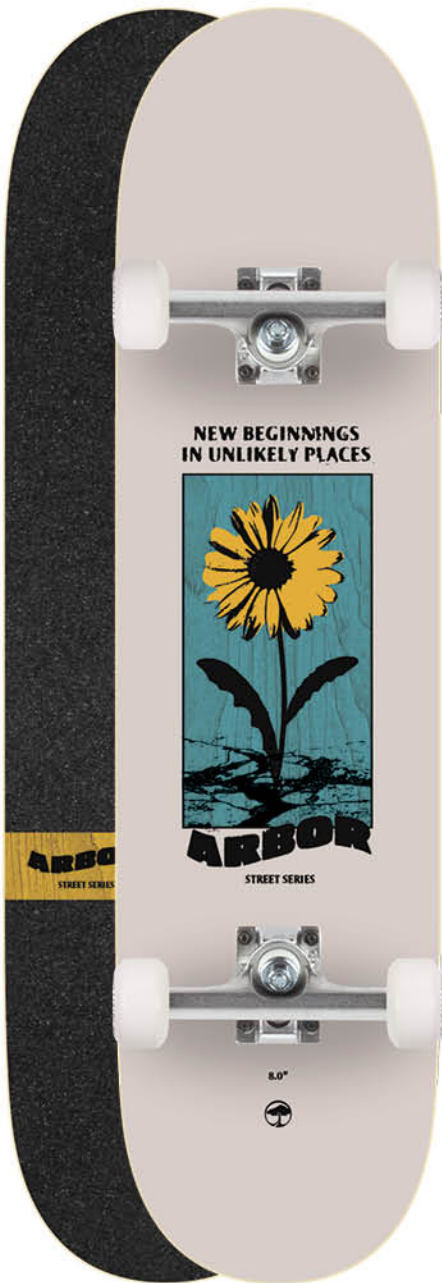

Sustainable Canadian Maple

An all-round street and park shape with a medium concave developed by our team for versatile all-terrain skating. Featuring Ace Trucks

Street Series

New Graphics

DAISY 8.0

Available HOL24

L: 31.75" W: 8.00" WB: 14.125"

Complete: ABR-COM-3583