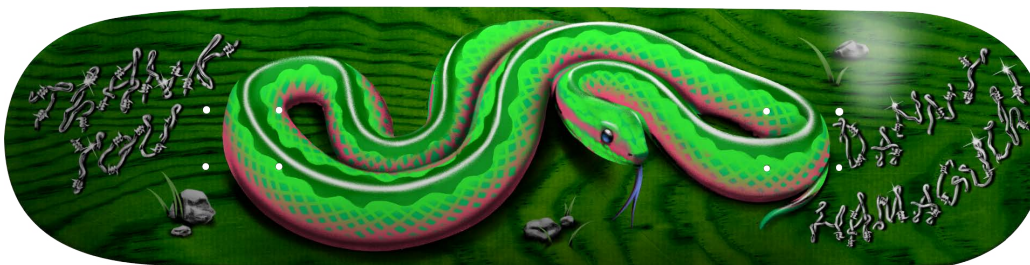

Thank You

Kanji Sign

Assorted Top Color Veneers

STYLE #N/A
Serpent
David Reyes
Assorted Color Veneers
By Keenan Shur

STYLE #N/A
Serpent
Daewon Song
Assorted Color Veneers
By Keenan Shur

STYLE #N/A
Serpent Series
Torey Pudwill
Assorted Color Veneers
By Keenan Shur

STYLE #N/A
Serpent Series
Danny Hamaguchi
Assorted Color Veneers
By Keenan Shur

STYLE #N/A

Down By The River

Daewon Song

Assorted Top Color Veneers

STYLE #N/A

Entertainment Cheese

Torey Pudwill