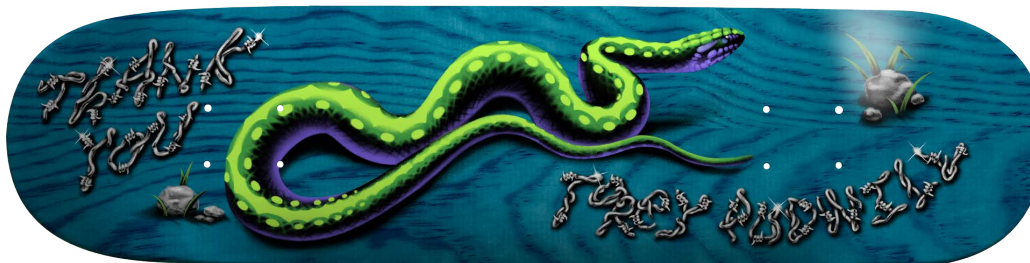

Thank You

Kanji Sign

Assorted Top Color Veneers

STYLE #N/A
Serpent
David Reyes
Assorted Color Veneers
By Keenan Shur

STYLE #N/A
Serpent
Daewon Song
Assorted Color Veneers
By Keenan Shur

STYLE #N/A
Serpent Series
Torey Pudwill
Assorted Color Veneers
By Keenan Shur

STYLE #N/A
Serpent Series
Danny Hamaguchi
Assorted Color Veneers
By Keenan Shur

STYLE #N/A

Down By The River

Daewon Song

Assorted Top Color Veneers

STYLE #N/A

Entertainment Cheese

Torey Pudwill