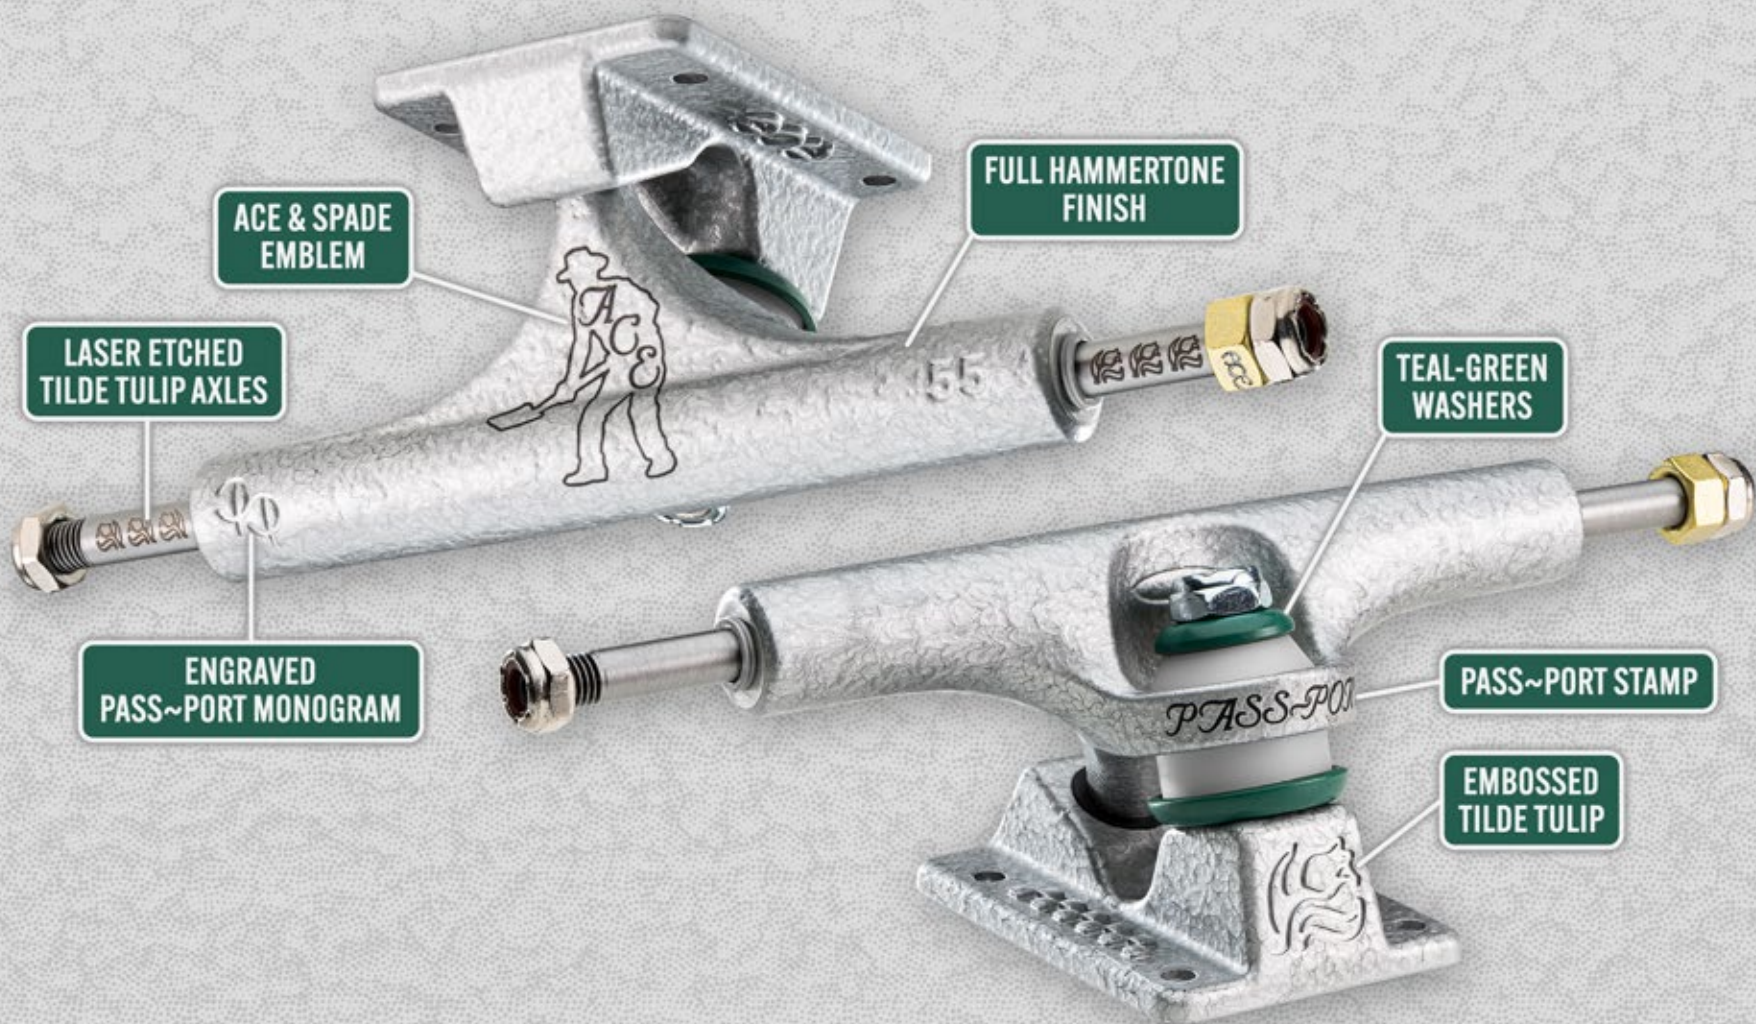

PASS~PORT &

TRUCKS MFG.

AC&S

55

PASSPORT

ES

ACE AFI HOLLOW *Hammertone*

SIZES 44 | 55

ACE AF1 HOLLOW *Features*

SIZES 44 | 55

360 GRAMS
8.6% LIGHTER THAN
STANDARD AF1

**RE-THREADING
AXLE NUTS**

FACED HANGERS
MACHINED TO PERFECTION
SO THE BEARING SITS FLUSH

**LIGHT-WEIGHT
HOLLOW KINGPIN**

HOLLOW AXLES
SCM440 ALLY STEEL

NON-SLIP AXLES
SCM440 ALLOY STEEL

BUSHINGS
TOP: 12mm/91a
BOTTOM: 14mm/86a

**HAND-POURED
96a PIVOT CUPS**

53mm RIDE HEIGHT

PASS~PORT &

TRUCKS MFG.

PASS~PORT &

TRUCKS MFG.

ACE MOVERS JACKET
GREEN | BLACK
UNLINED HEAVY DUTY MOLESKIN (375GSM)
CORDUROY TRIM, CHAIN STITCH DIRECT EMBROIDERY & INTERNAL PATCH NECK LABEL

ACE PACKERS TRUCKER CAP
HEAVY COTTON TWILL & RPET MESH
DIRECT EMBROIDERY PATCH & BRIM DETAIL
GREEN/STEEL | BLACK/STEEL