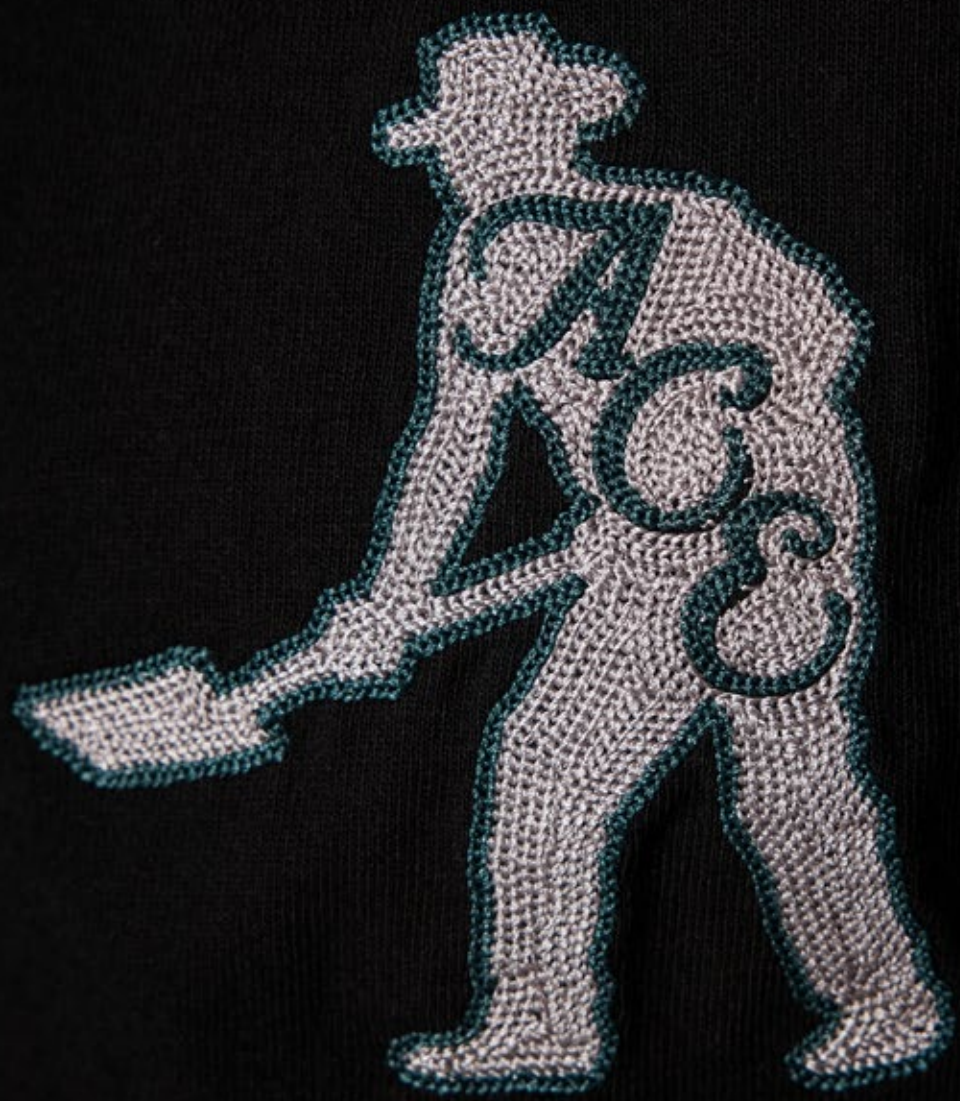

ACE AF1 HOLLOW *Features*

SIZES 44 | 55

360 GRAMS
8.6% LIGHTER THAN
STANDARD AF1

**RE-THREADING
AXLE NUTS**

FACED HANGERS
MACHINED TO PERFECTION
SO THE BEARING SITS FLUSH

**LIGHT-WEIGHT
HOLLOW KINGPIN**

HOLLOW AXLES
SCM440 ALLY STEEL

PASS~PORT &

TRUCKS MFG.

HAMMERTONE TEE
100% COTTON SCREEN PRINTED FRONT
NATURAL | ASH

ACE & SPADE TEE
100% COTTON W/ CHAIN STITCH CHEST EMBROIDERY
BLACK | FOREST GREEN

ACE MOVERS JACKET
CHARLIE IS 185CM | 6'1" & WEARS A SIZE MEDIUM

ACE MOVERS JACKET
GREEN | BLACK
UNLINED HEAVY DUTY MOLESKIN (375GSM)
CORDUROY TRIM, CHAIN STITCH DIRECT EMBROIDERY & INTERNAL PATCH NECK LABEL

ACE PACKERS TRUCKER CAP
HEAVY COTTON TWILL & RPET MESH
DIRECT EMBROIDERY PATCH & BRIM DETAIL
GREEN/STEEL | BLACK/STEEL