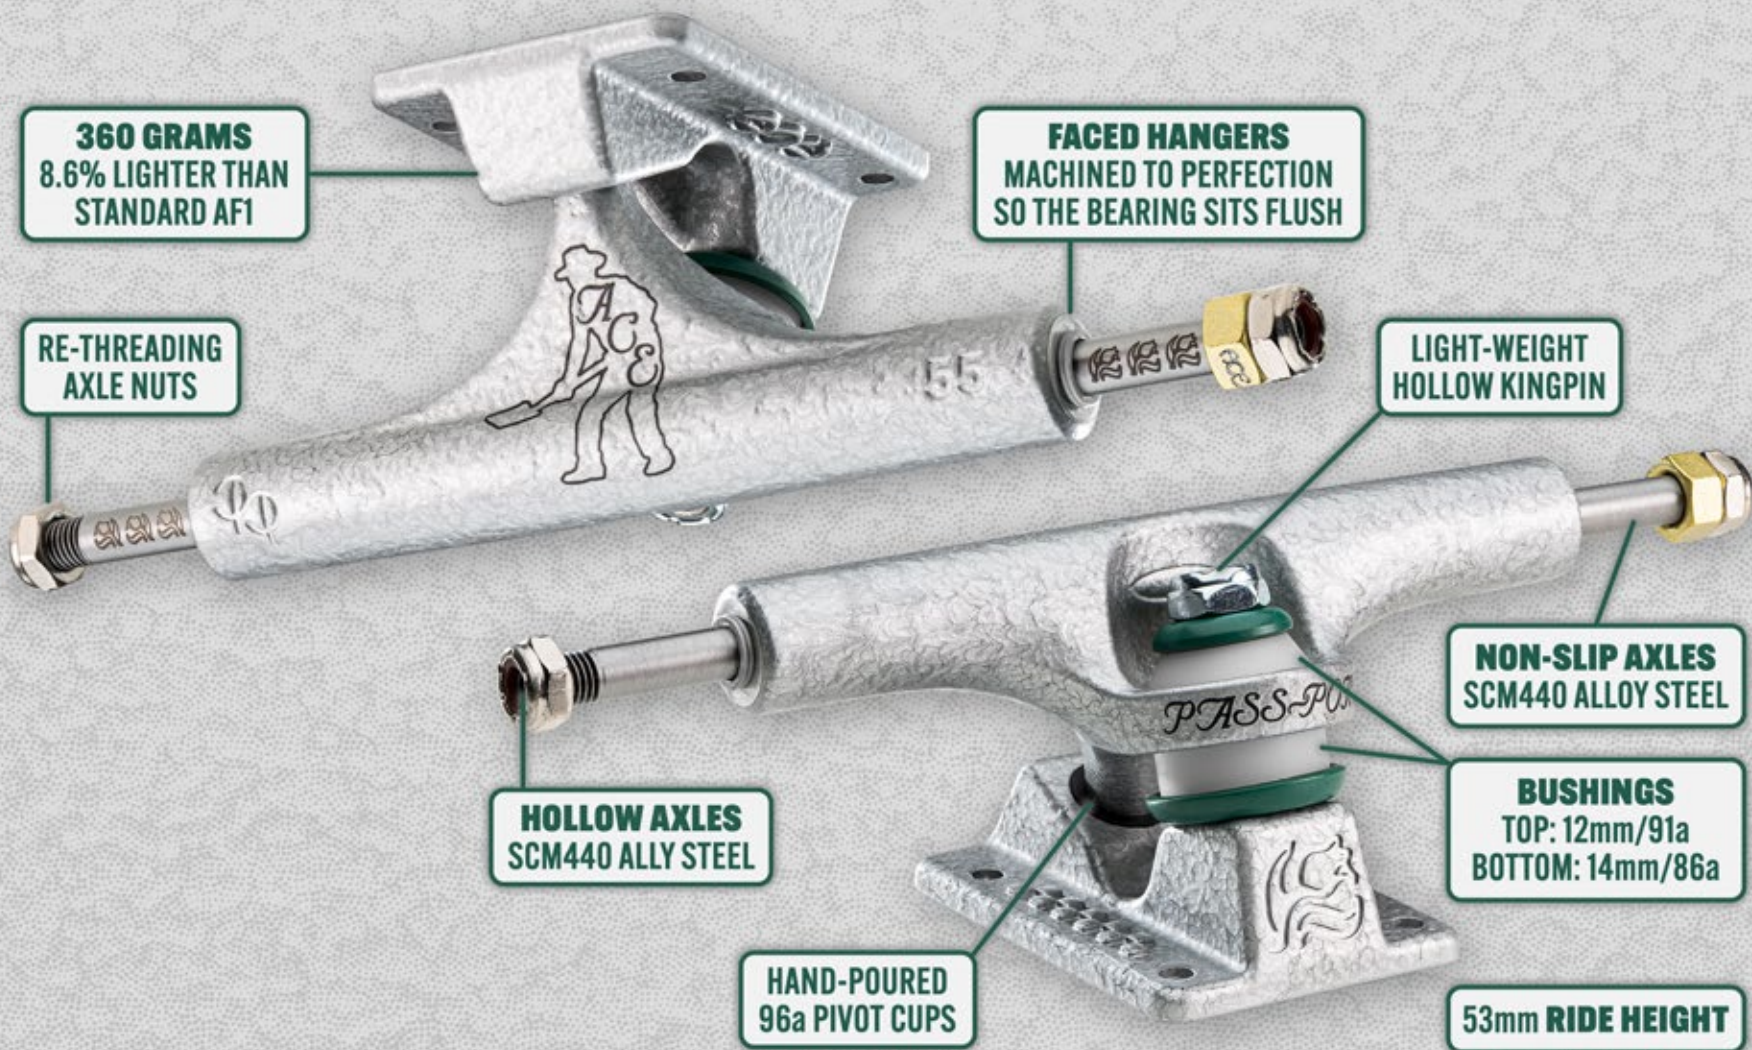

PASS~PORT &

TRUCKS MFG.

AC&S

55

PASSPORT

ES

ACE AFI HOLLOW *Hammertone*

SIZES 44 | 55

ACE AF1 HOLLOW *Features*

SIZES 44 | 55

360 GRAMS
8.6% LIGHTER THAN
STANDARD AF1

**RE-THREADING
AXLE NUTS**

FACED HANGERS
MACHINED TO PERFECTION
SO THE BEARING SITS FLUSH

**LIGHT-WEIGHT
HOLLOW KINGPIN**

HOLLOW AXLES
SCM440 ALLY STEEL

NON-SLIP AXLES
SCM440 ALLOY STEEL

BUSHINGS
TOP: 12mm/91a
BOTTOM: 14mm/86a

**HAND-POURED
96a PIVOT CUPS**

53mm RIDE HEIGHT

PASS~PORT &

TRUCKS MFG.

PASS~PORT &

TRUCKS MFG.

ACE MOVERS JACKET
GREEN | BLACK
UNLINED HEAVY DUTY MOLESKIN (375GSM)
CORDUROY TRIM, CHAIN STITCH DIRECT EMBROIDERY & INTERNAL PATCH NECK LABEL

ACE PACKERS TRUCKER CAP
HEAVY COTTON TWILL & RPET MESH
DIRECT EMBROIDERY PATCH & BRIM DETAIL
GREEN/STEEL | BLACK/STEEL