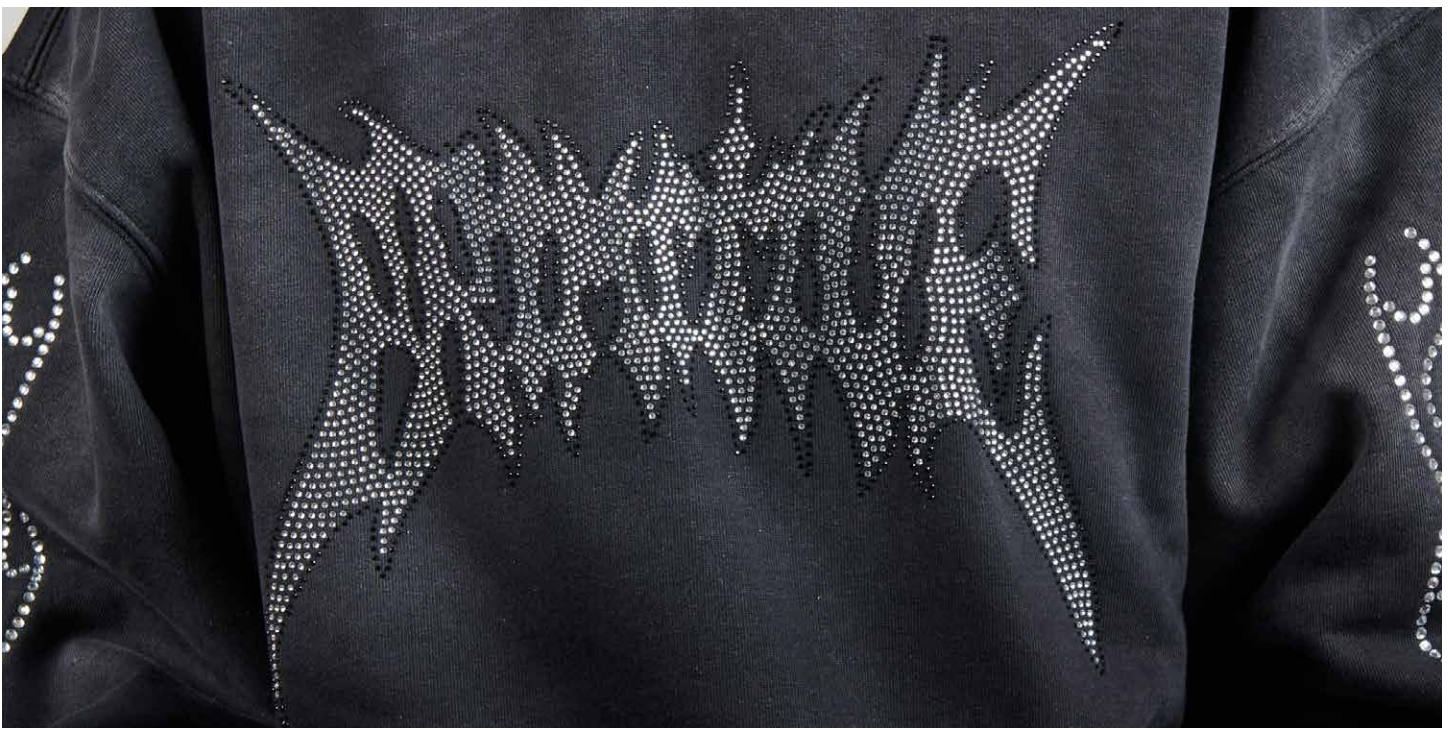

Sizes: S | M | L | XL | XXL Colors: Camo

- RHINESTONE
- VINTAGE WASH

RISK HW HOOD | PA225222

80% Cotton / 20 % Cotton - 450gsm HW Fleece / Heavyweight fit / Rhinestone Embellishment / Potassium Wash

Sizes: S | M | L | XL | XXL Colors: Black