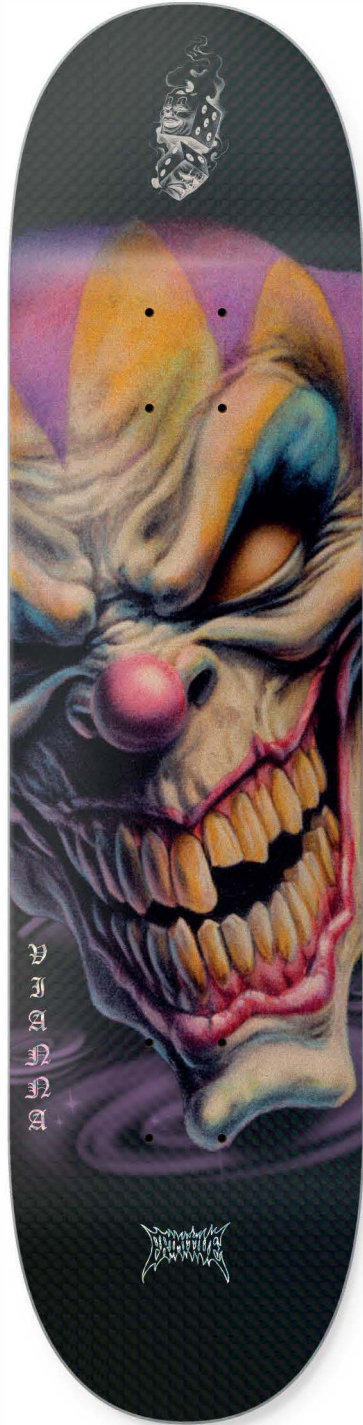

HORROR CAPSULE

GLOW IN THE DARK COLOR

**BELOVED HW TEE | PAPHO2641**

**Fabric:** 100% Cotton - 7.5oz Jersey

**Details:** Screeprint, Embroidery, Glow in the Dark Ink

**Sizes:** S-3XL **Colors:** Black

FRONT

**Details:** Screenshot

**Sizes:** S-3XL **Colors:** Black, Off White

**ESCAPE HW HOOD | PAPHO2646**

**Fabric:** 100% Cotton - Heavyweight 500gsm

**Details:** Screeprint

**Sizes:** S-3XL **Colors:** Black

PHOTO BY ANDREW SUTHERLAND

**Fabric:** 100% Cotton - Heavyweight 500gsm

**Details:** Screeprint, Glow in the Dark Ink

**Sizes:** S-3XL **Colors:** Black

*Live Now, Pay Later*

**FUNHOUSE HW TEE | PAPHO2644**

**Fabric:** 100% Cotton - 7.5oz Jersey

**Details:** Screenshot

**Sizes:** S-3XL **Colors:** Black, Brown

**FUNHOUSE HW TEE | PAPHO2648**

**Fabric:** 100% Cotton - Heavyweight 500gsm

**Details:** Screeprint

**Sizes:** S-3XL **Colors:** Washed Black